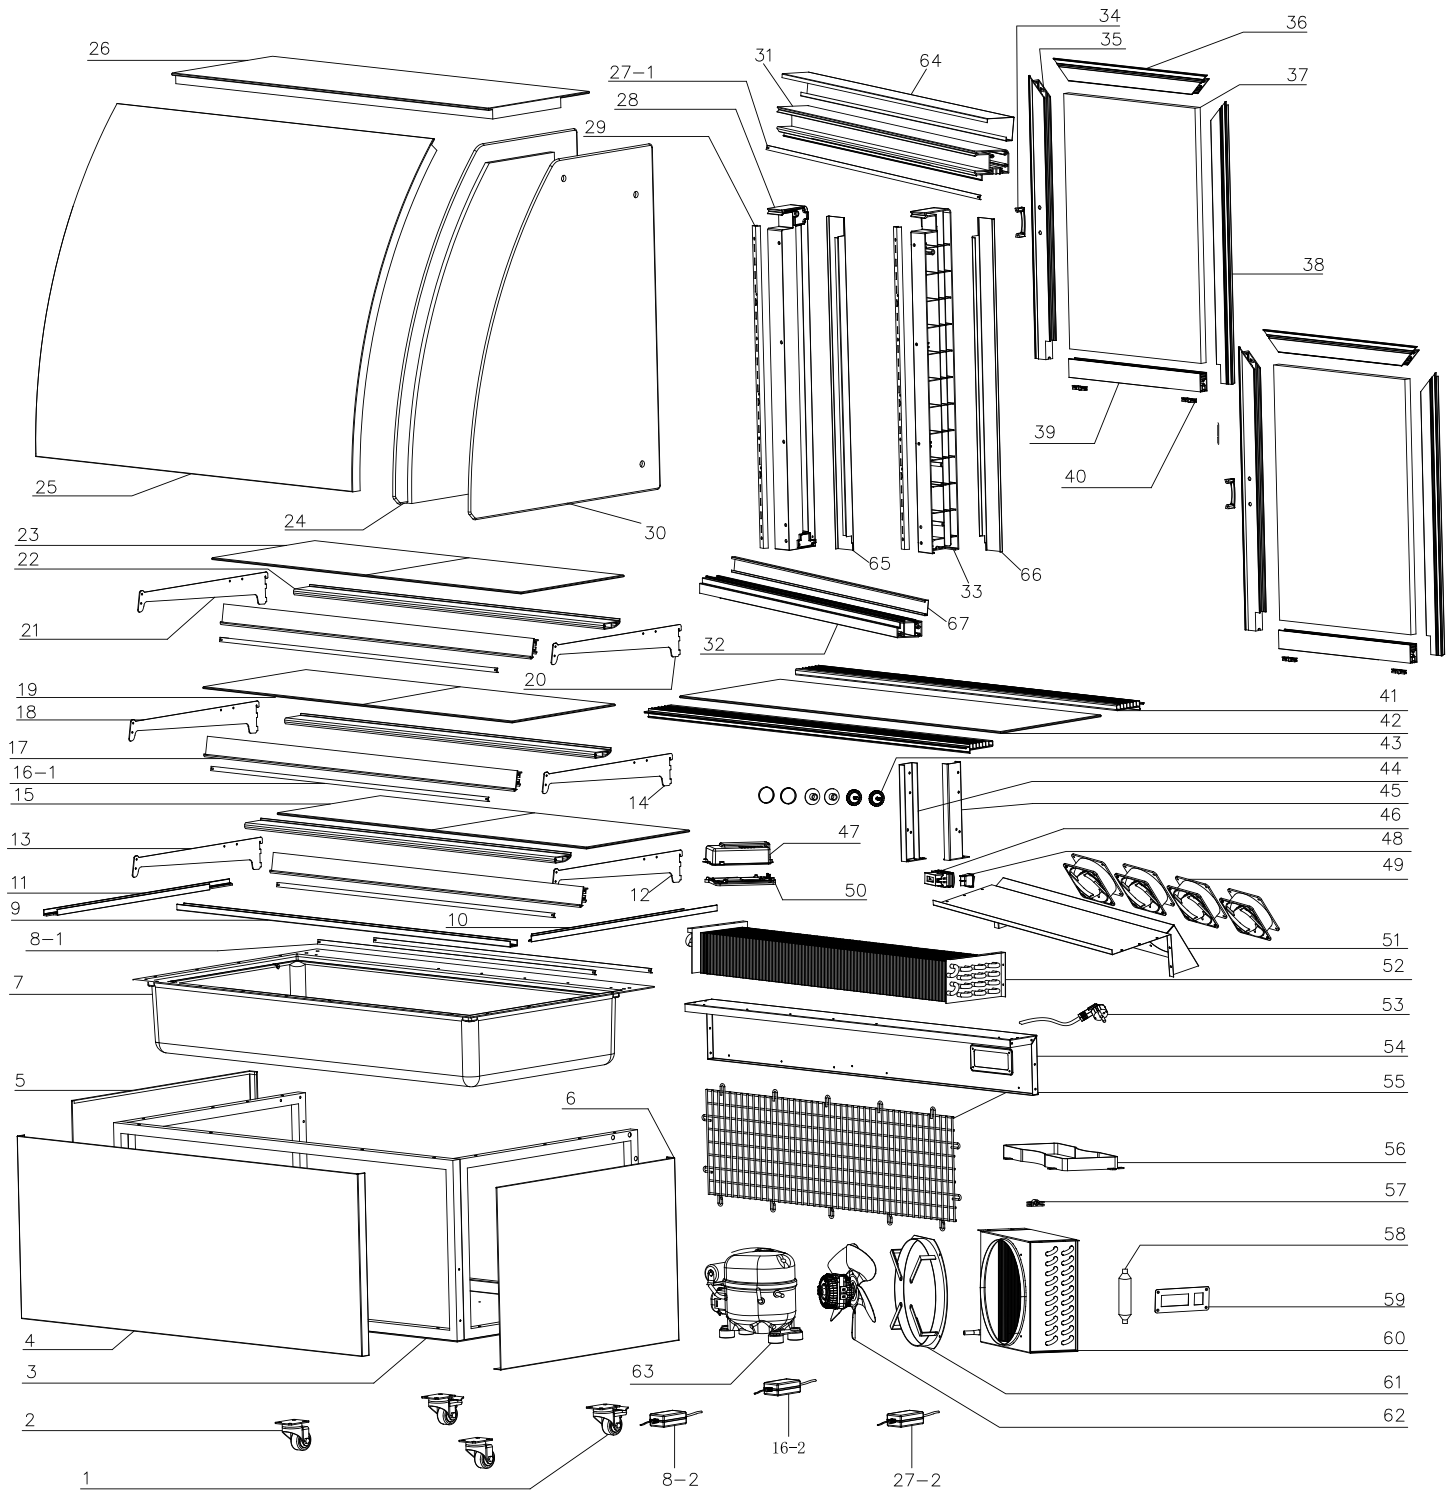

Parts Breakdown

Model RS-CN-0371 44502

Parts Breakdown

Model RS-CN-0371 44502

Item No.	Description	Position	Item No.	Description	Position	Item No.	Description	Position
71042	Rear Swivel Castor with Brake for 44502	1	AM030	Small Glass Shelf for 44502	23	71123	Digital Control for 44502	46
79763	Swivel Front Castor without Brake for 44502	2	68180	Left Glass for 44502	24	71079	Thermostat Lid for 44502	47
68206	Base for 44502	3	AM031	Front Glass for 44502	25	68196	Switch for 44502	48
68207	Front Cover for 44502	4	68216	Top Glass for 44502	26	71081	Evaporator Motor for 44502	49
68167	Left Cover for 44502	5	AF496	Top LED for 44502	27-1	71082	Thermostat Base for 44502	50
68164	Right Cover for 44502	6	AK201	6 LED Driver for 44502	27-2	68227	Evaporator Cover for 44502	51
71094	Evaporator Insulation for 44502	7	68184	Left Pole for 44502	28	71127	Evaporator for 44502	52
68208	Bottom LED for 44502	8-1	68185	Shelf Holder for 44502	29	68198	Power Cord for 44502	53
AK203	4 LED Driver for 44502	8-2, 16-2	68186	Right Glass for 44502	30	71129	Rear Frame for 44502	54
68209	Front Glass Fixer for 44502	9	68217	Top Frame for 44502	31	AM032	Back Grill for 44502	55
AM029	Right Glass Fixer for 44502	10	68218	Bottom Frame for 44502	32	71089	Water Tray for 44502	56
68171	Left Glass Fixer for 44502	11	68189	Right Pole for 44502	33	AM025	Power Cord Fixer for 44502	57
68172	Right Bottom Shelf Holder for 44502	12	71110	Door Handle for 44502	34	71083	Dryer Filter for 44502	58
68211	Left Bottom Shelf Holder for 44502	13	68190	Left Door Frame for 44502	35	77434	Control Panel for 44502	59
68175	Right Top Shelf Holder for 44502	14	71111	Upper Door Frame for 44502	36	71135	Condenser for 44502	60
68212	Bottom Glass Shelf for 44502	15	68192	Right Door Frame for 44502	38	71136	Fan Bracket for 44502	61
71149	LED Lighter for 44502	16-1	71167	Bottom Door Frame for 44502	39	71137	Condenser Motor for 44502	62
68210	Metal Price Tags for 44502	17	71114	Door Glide Wheel for 44502	40	68199	Compressor for 44502	63
68177	Left Top Shelf Holder for 44502	18	AK204	Air In/Outlet for 44502	41	AF501	Top Back Frame for 44502	64
68214	Top Glass Shelf for 44502	19	AD842	Bottom Glass for 44502	42	AF507	Left Back Frame for 44502	65
68276	Left Top Shelf Holder for 44502	20	71121	Screw Cover for 44502	43	AF508	Right Back Frame for 44502	66
68274	Right Top Shelf Holder for 44502	21	68194	Pole Fixer Left for 44502	44	AF504	Bottom Back Frame for 44502	67
68213	Metal Shelf Support for 44502	22	68195	Pole Fixer Right for 44502	45			